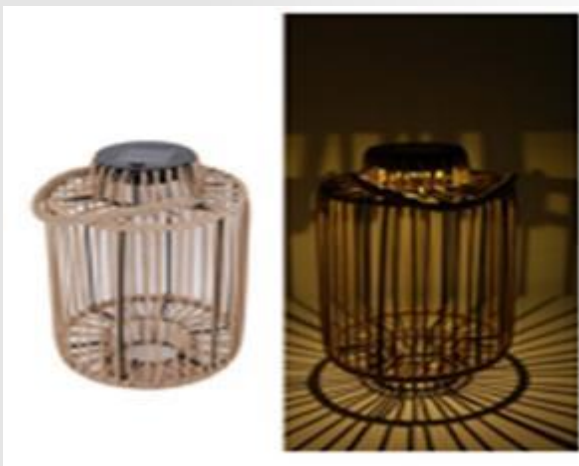

OSIER SYNT SOLAR LANTERN

Date
2/8/2022

LD020 NATURAL
Size: 7.5 x 11.8 x 15.5”
FAB LAVAL @ 67.00 CDN\$

LD021 NATURAL
Size: 13 x 13 x 17”
FAB LAVAL @ 62.40 CDN\$

LD022 CHARCOAL
Size: 11 x 11 x 16”
FAB LAVAL @ .59.00CDN\$

LD023 NATURAL
Size: 11 x 11 x 12.5”
FAB LAVAL @ 32.15 CDN\$

LD024 CHARCOAL
Size: 13.5 x 13.5 x 10.5”
FAB LAVAL @ 55.00 CDN\$

LD025 CHARCOAL
Size: 11.5 x 11.5 x 11”
FAB LAVAL @ 50.50CDN\$

OSIER SYNT SOLAR LANTERN

LD026 CHARCOAL
Size: 11 x 11 x 21.6"

LD027 NATURAL
Size: 8.6 x 8.6 x 32.6"

LD028 CHARCOAL
Size: 7 x 11.5 x 14.9"

LD029 NATURAL
Size: 4.5 x 9 x 12.5"

LD030 CHNATURAL
Size: 8 x 8 x 10.5"

LD040 Size: Dia 11"

LD041 Size: Dia 16"

LD043 Size: Dia 12.5"

LD044 Size: Dia 23.5"

DURABLE SOLEIL

With speaker

LD050 Size: 12 x 20"

LD051 Size: 7 x 8"

LD052 Size: 8 x 8"

LD053 Size: 7 x 8"