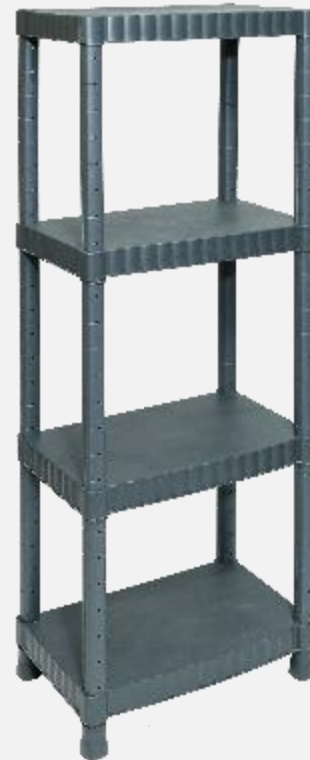

RESINE 2023 cdn\$

Date Sept 8 - 2022

ORGANIZER 3
F7635
Size: 31 X 15 X 38"

ORGANIZER 4
F7636
Size: 31 x 15 x 56"

Medio 4
F7647
Size: 22 x 13 x 55.7"

Poly box 27.6L F7650
Size: 23.5 x 16 x 8"

Poly box 38.6L F7651
Size: 23.5 x 15.3 x 10"

Poly box 60L F7652
Size: 23.5 x 15.3 x 15.5"

RESINE 2023 cdn\$

NUMERI
F7151 WHITE
Size: 15 x 15 21.5"

FANTASIA
F7321 white
F7324 green
F7327 taupe
Size: 21 x 19 x 18"

DALLAS
F7521 white
F7529 taupe
Size: 21 X 23 X 31"

FLORIDA
F7161 white
Size: 22 X 23.5 X 35.5"

CANCUN
F7371 white
Size: 29 X 35 X 35"

MEXICO
F7381 white
Size: 31X 31"

HAWAI
F7671 white
Size: 31.5 75 X 39"

RESINE 2023 cnd\$

Deck storage box
85395
Size: 46 x 18 x 22.8"

Storage shed
85737
Size: 61.3 x 35.6 x 45.9"

RESINE 2023 cdn\$

BARU
small table only
85985
Size: 25.6 x 19.7 x 17.5"

BARU folding table
85975
Size: 25.6 x 19.7 x 29.4"

BARU
rect table only
85965
Size: 60.2 x 29.5 x 28.9"